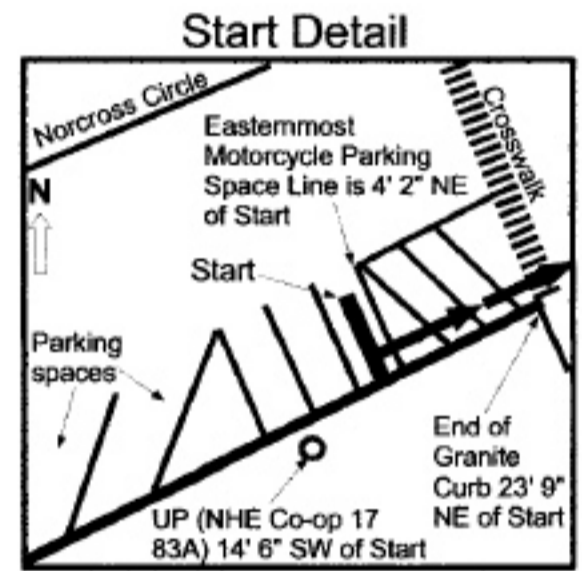

White Mountain Milers Half Marathon

North Conway, New Hampshire

WHITE MOUNTAIN MILERS HALF MARATHON
USATF CERTIFICATE NH14029TY
EFFECTIVE 9-17-14 TO 9-12-31-24

Runner Restrictions
 Runners are restricted to the right side of the road inside the Bike Lanes marked by white lines on White Mountain Highway, West Side Rd and River Rd.

Note: Map not drawn to scale. Many streets and cross streets not on map.

WATER STOPS

- Mile 2.5
- Mile 3.75
- Mile 6.5 Weston's Farm Stand - Porto Pottie
- Mile 8.5
- Mile 11
- Mile 12.5