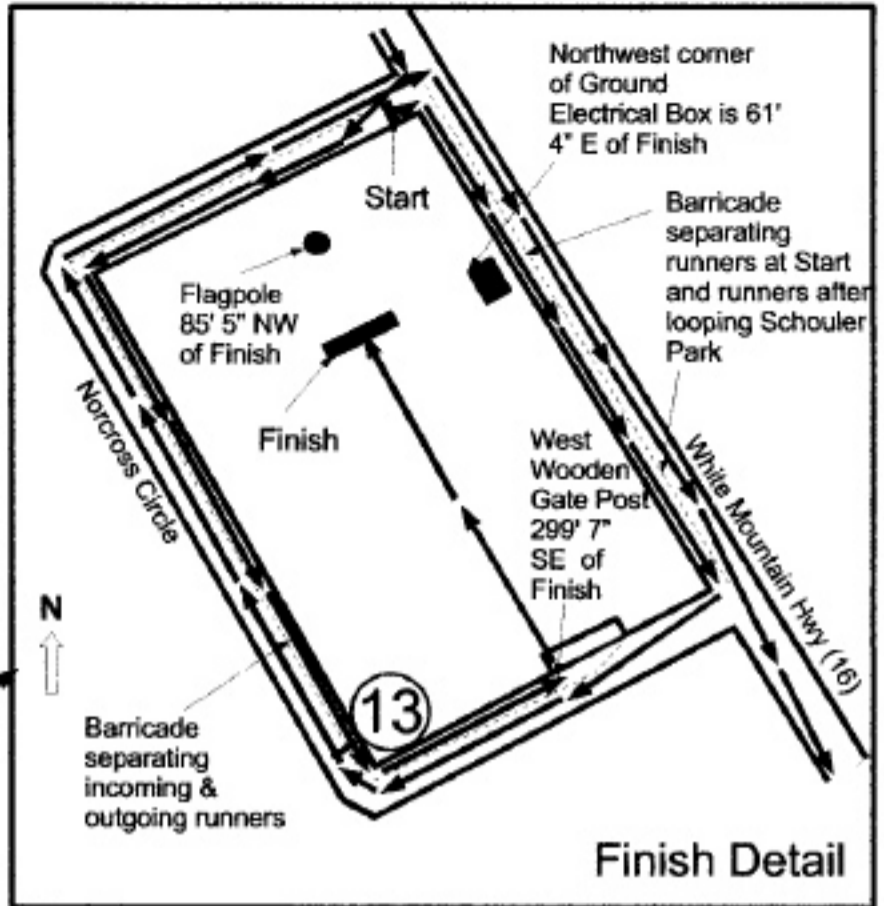

White Mountain Milers Half Marathon

North Conway, New Hampshire

WHITE MOUNTAIN MILERS HALF MARATHON
USATF CERTIFICATE NH14029TY
EFFECTIVE 9-17-14 TO 9-12-31-24

Runner Restrictions
 Runners are restricted to the right side of the road inside the Bike Lanes marked by white lines on White Mountain Highway, West Side Rd and River Rd.

Note: Map not drawn to scale. Many streets and cross streets not on map.

WATER STOPS

- Mile 2.5
- Mile 3.75
- Mile 6.5 Weston's Farm Stand - Porto Pottie
- Mile 8.5
- Mile 11
- Mile 12.5