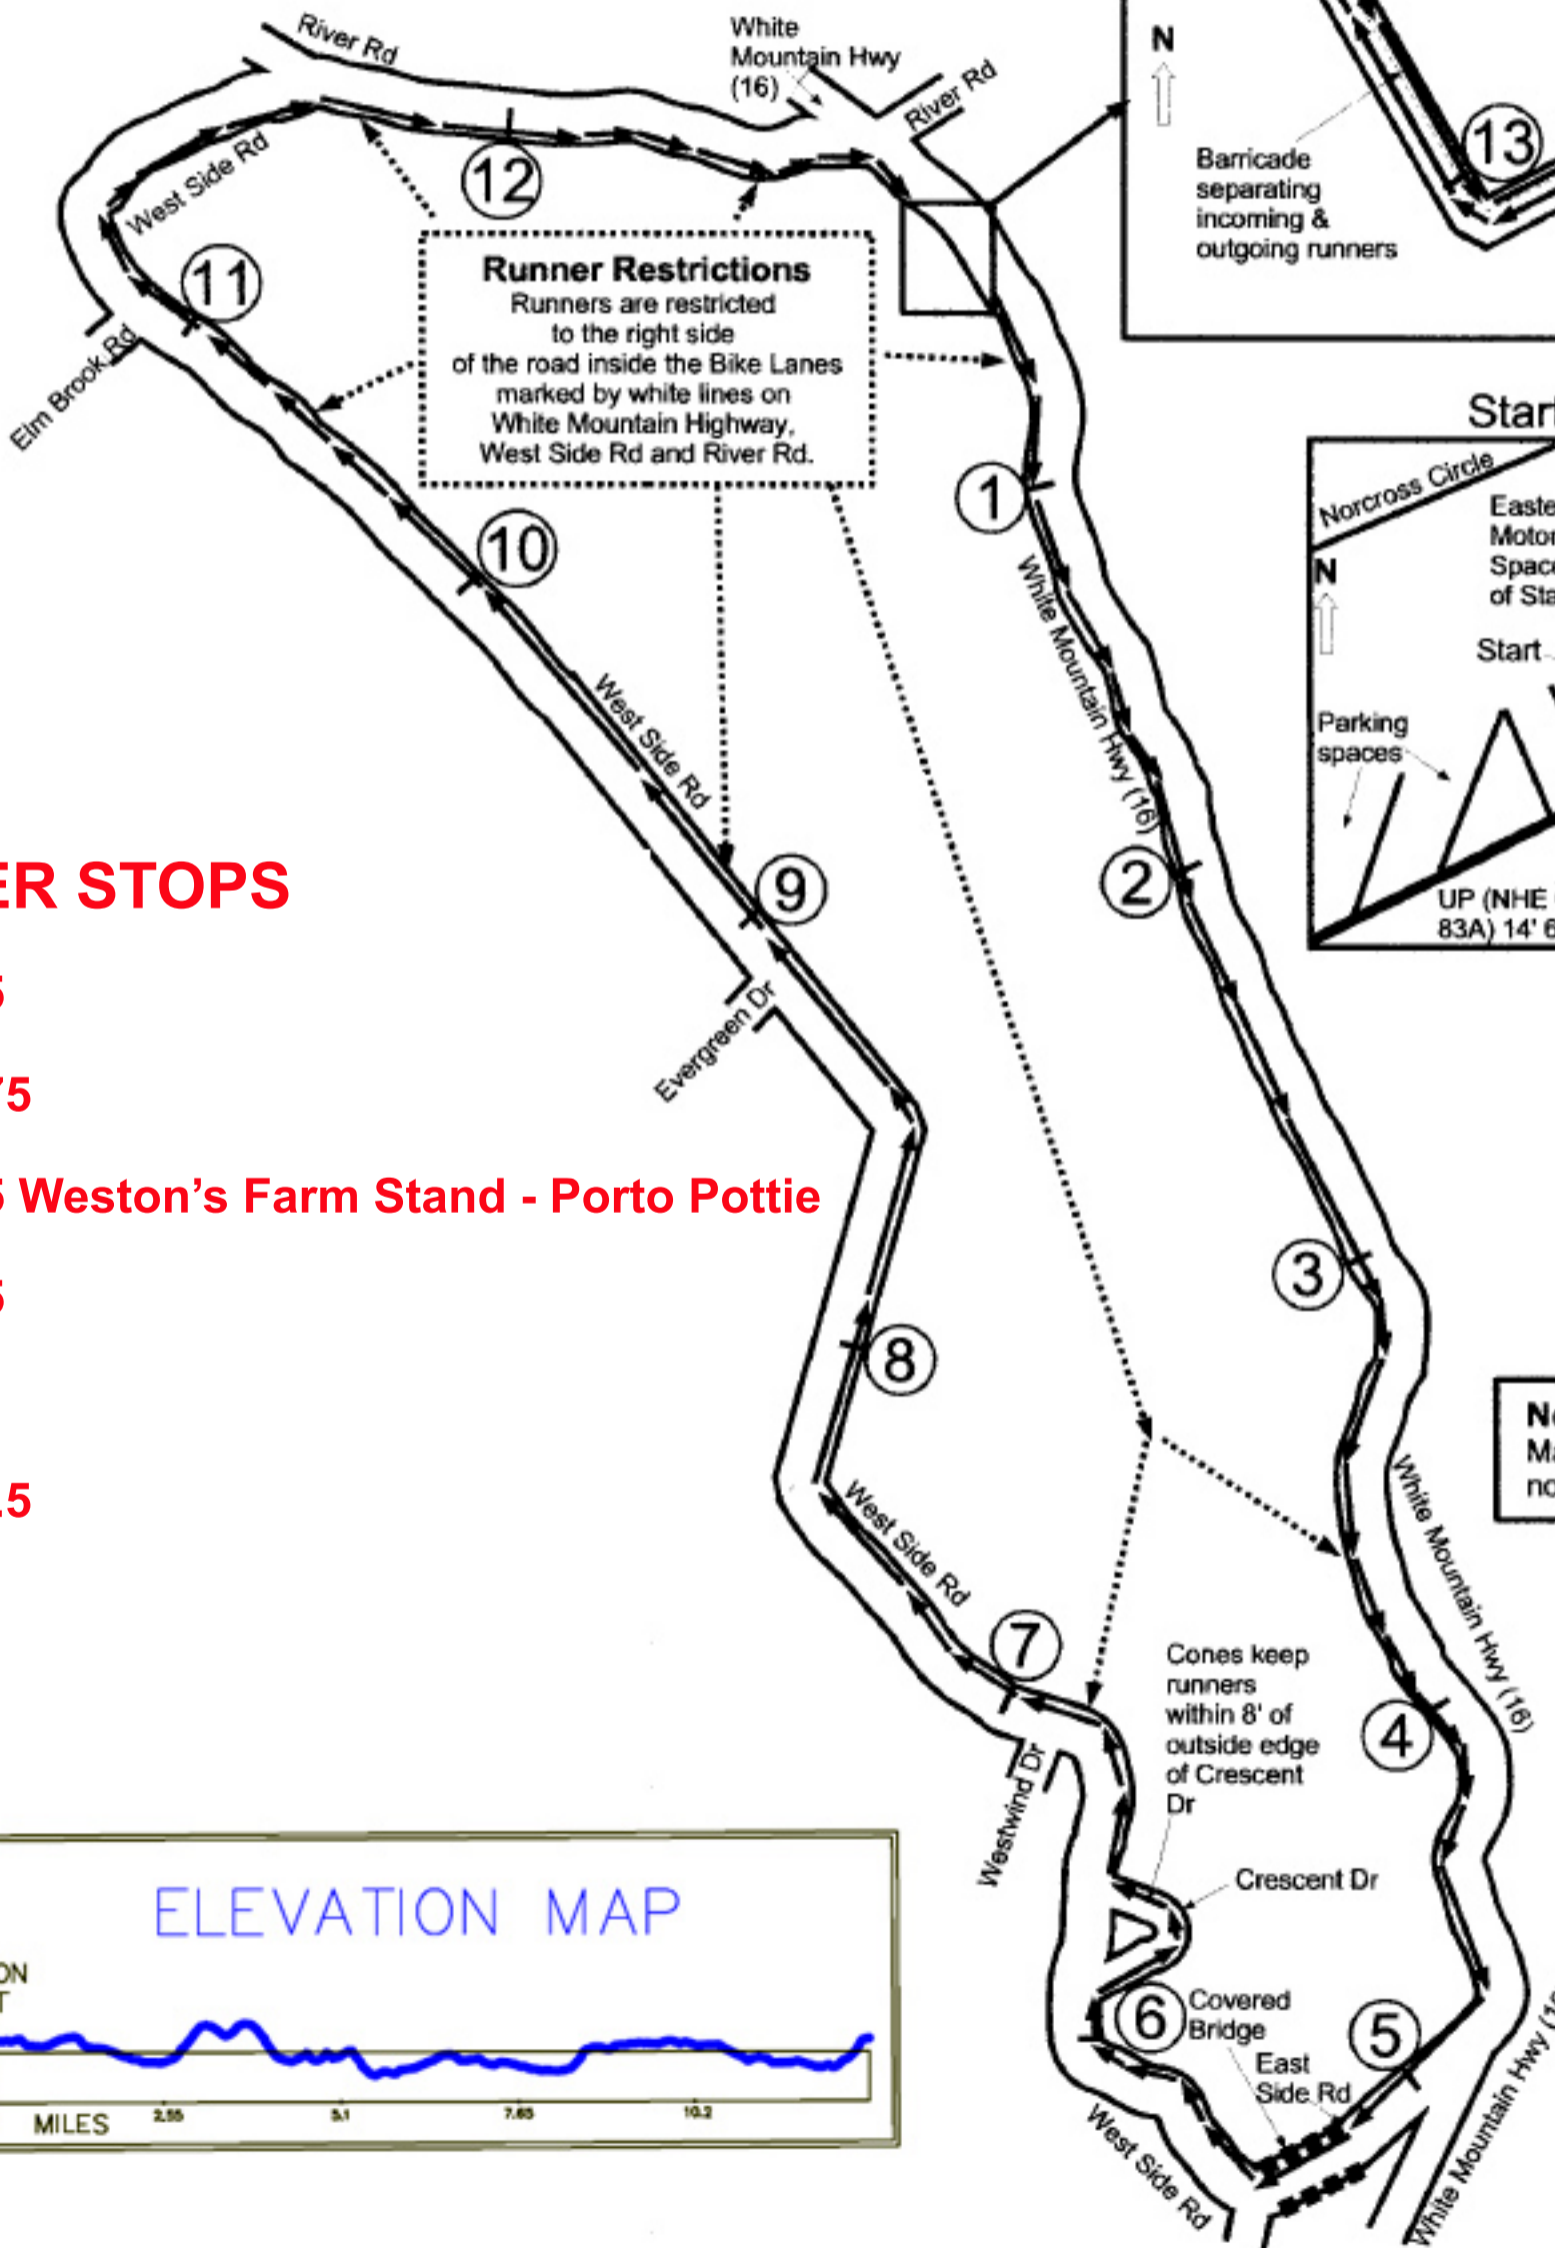

White Mountain Milers Half Marathon

North Conway, New Hampshire

WHITE MOUNTAIN MILERS HALF MARATHON
USATF CERTIFICATE NH14029TY
EFFECTIVE 9-17-14 TO 9-12-31-24

Runner Restrictions
 Runners are restricted to the right side of the road inside the Bike Lanes marked by white lines on White Mountain Highway, West Side Rd and River Rd.

Note: Map not drawn to scale. Many streets and cross streets not on map.

WATER STOPS

- Mile 2.5
- Mile 3.75
- Mile 6.5 Weston's Farm Stand - Porto Pottie
- Mile 8.5
- Mile 11
- Mile 12.5